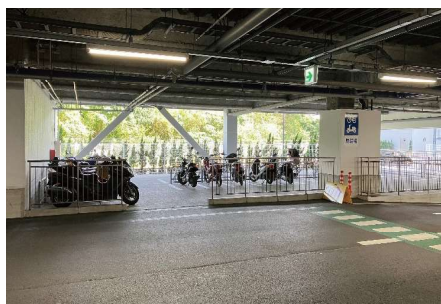

From Naha

Turn right at the light and go through PARCO CITY. Please enter 「駐車場中央入口」.

! Parking floor depends on the arrival time !

① Arrive at 6:30-8:15AM

Please park at **P1F** (orange area at the left map) and line up at **P1F「店内連絡口」**.

※Parking lot opens at 6:30AM.

※We'll guide you inside PARCO CITY (3rd floor) at 8:00AM.

② Arrive at 8:15AM~

Please park at **P5F** and enter PARCO CITY 3rd floor.

Please park at the right side of 「駐車場中央入口」, and walk with your back against 「駐車場中央入口」.