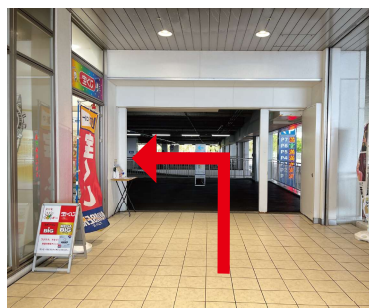

※Parking lot opens at 6:30AM.

※We'll guide you inside PARCO CITY (3rd floor) at 8:00AM.

② Arrive at 8:15AM~

Please park at **P5F** and enter PARCO CITY 3rd floor.

Please park at the right side of 「駐車場中央入口」, and walk with your back against 「駐車場中央入口」.

After get off the bus, go straight with PARCO CITY on your right side. Get up the stairs /slope and turn left.

Go to 「店内連絡口」.

⚠ Entrance floor depends on the arrival time ⚠

① Arrive at 6:30-8:00AM

Please line up at P1F 「店内連絡口」.